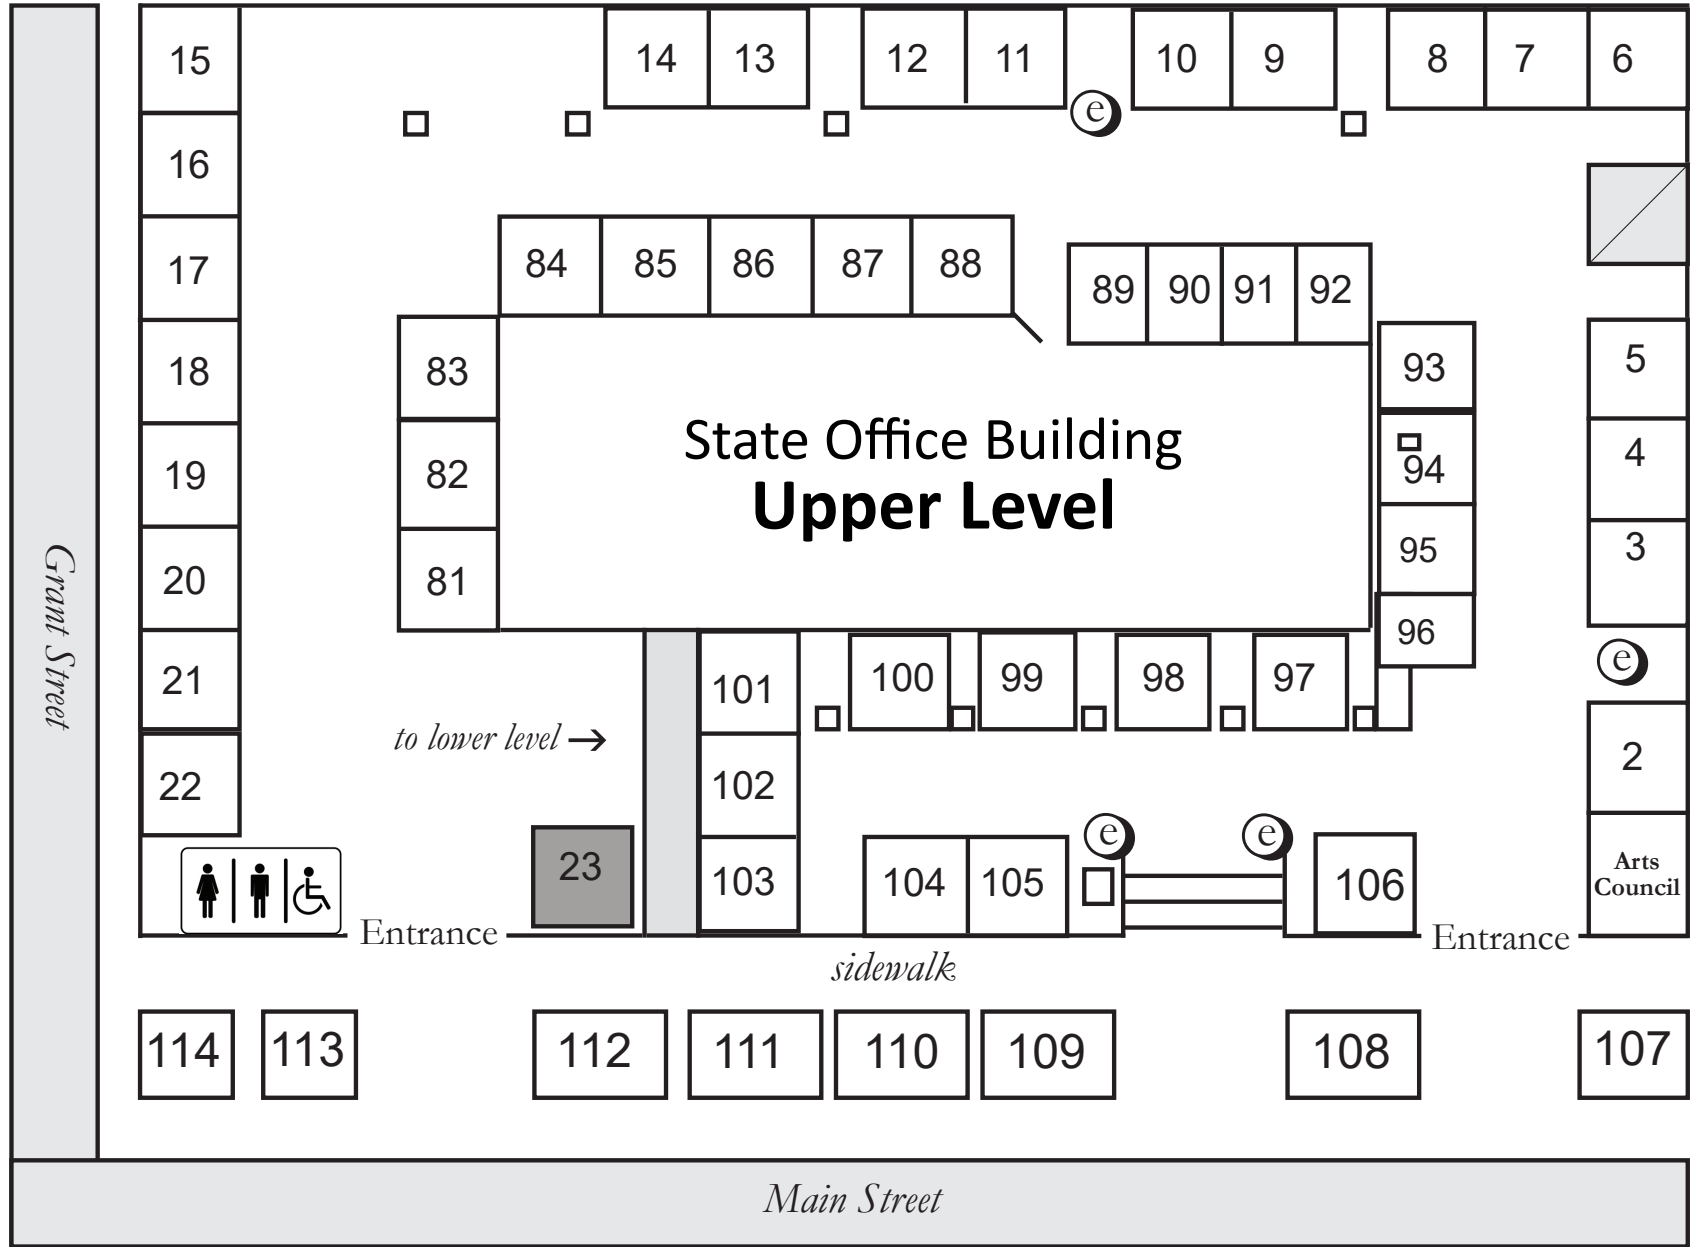

Blueberry Arts Festival: BOOTH LAYOUT

Parking Garage Upper Level • • • • •

Parking Garage Lower Level • • • • •